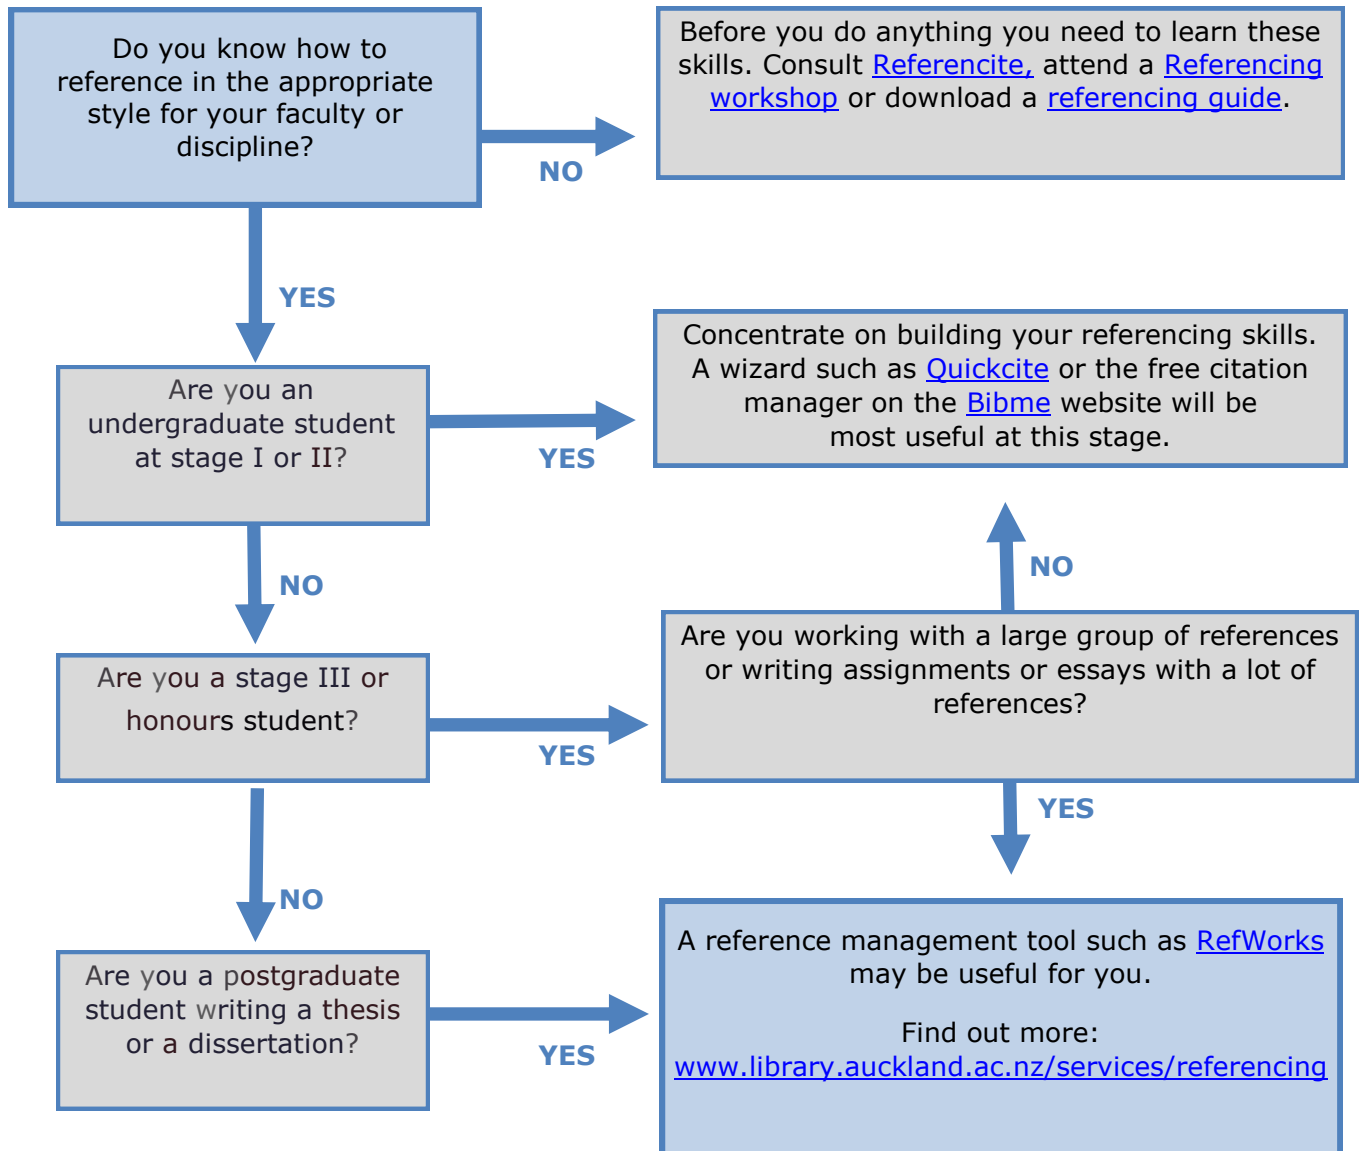

Should I use a reference management tool?

Note: These recommendations are dependent upon the advice of your supervisor or course co-ordinator.

Libraries and Learning Services Referencing page: www.library.auckland.ac.nz/services/referencing