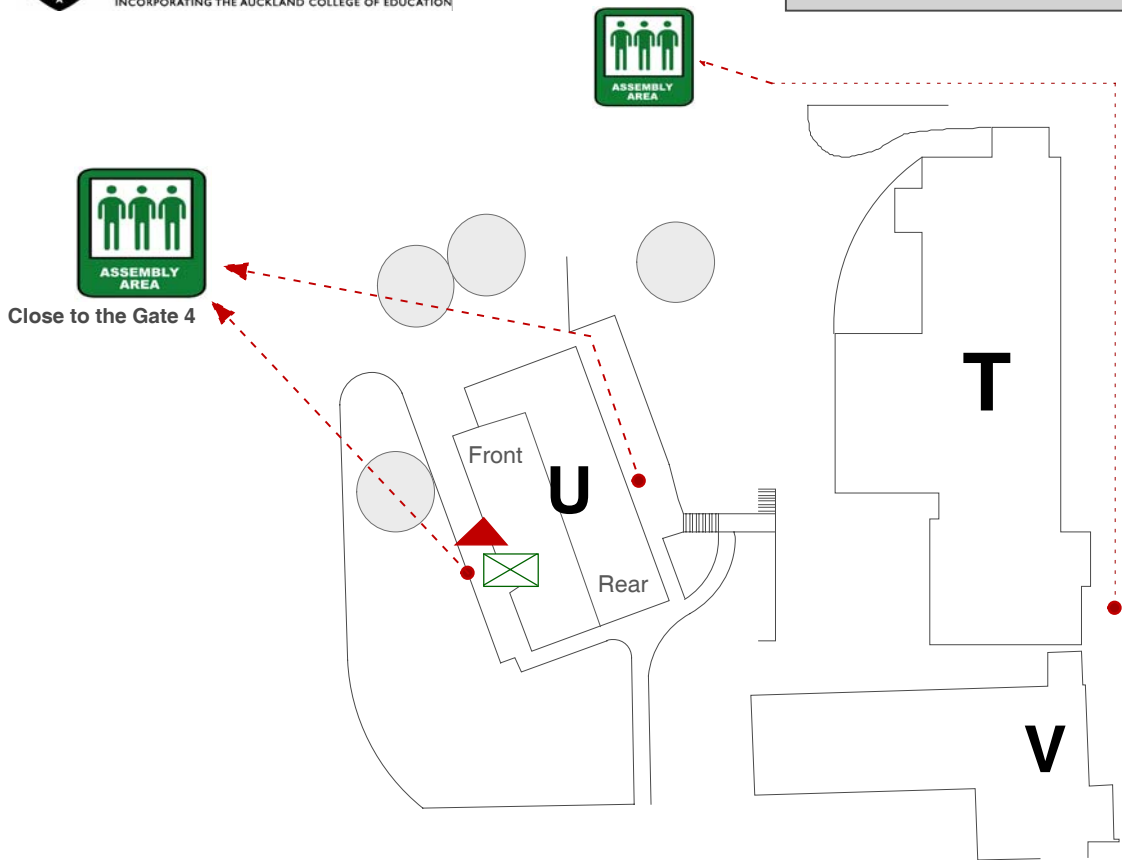

THE UNIVERSITY OF AUCKLAND
FACULTY OF EDUCATION
 Te Kura Akoranga o Tamaki Makaurau
 INCORPORATING THE AUCKLAND COLLEGE OF EDUCATION

**Assembly Areas
U Block**

LEGEND

-  ASSEMBLY POINT
-  EVACUATION BOARD
-  FIRE CONTROL PANEL

**FIRE SERVICE ENTRY GATE 4
- 60 EPSOM AVENUE**