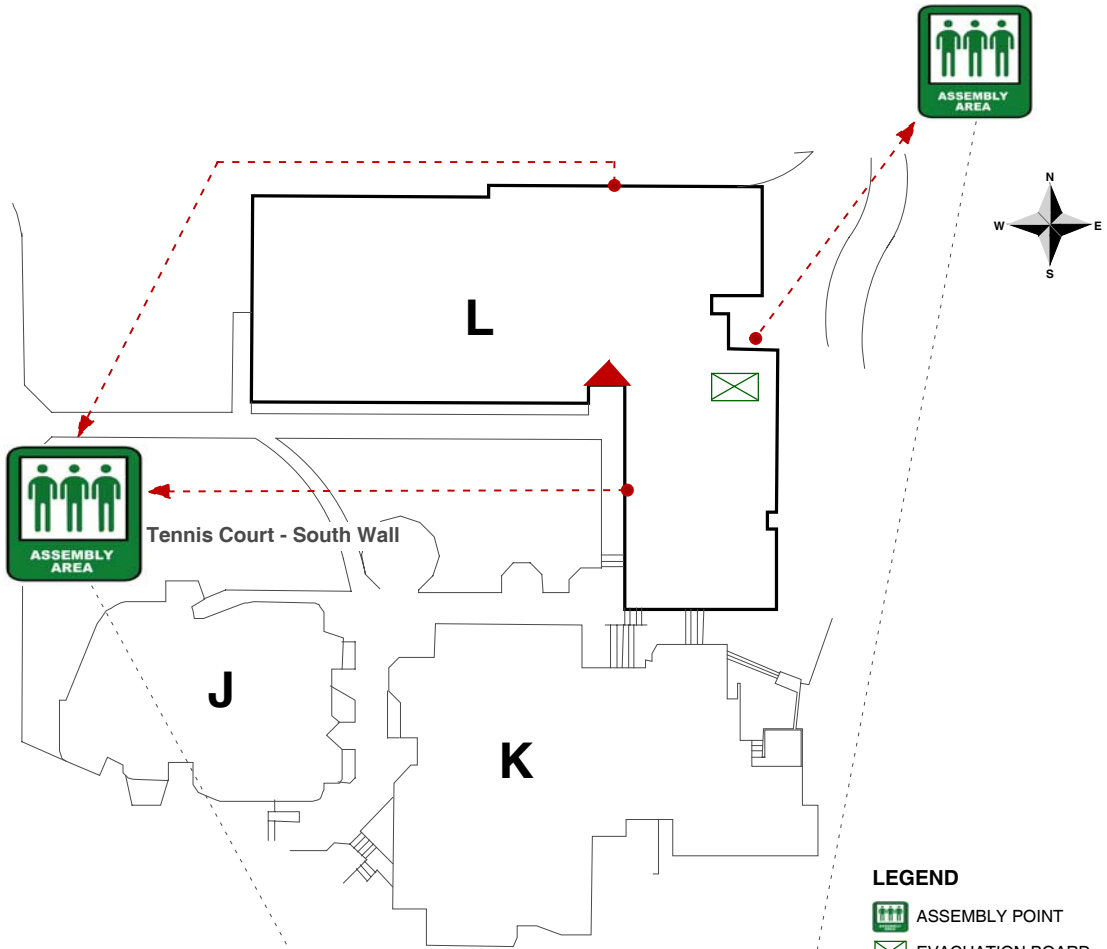

THE UNIVERSITY OF AUCKLAND
FACULTY OF EDUCATION
 Te Kura Akoranga o Tamaki Makaurau
 INCORPORATING THE AUCKLAND COLLEGE OF EDUCATION

Assembly Areas
L Block

FIRE SERVICE ENTRY GATE 3
- 74 EPSOM AVENUE

- LEGEND**
-  ASSEMBLY POINT
 -  EVACUATION BOARD
 -  FIRE CONTROL PANEL

Tennis Court - South Wall

In front of the R Block