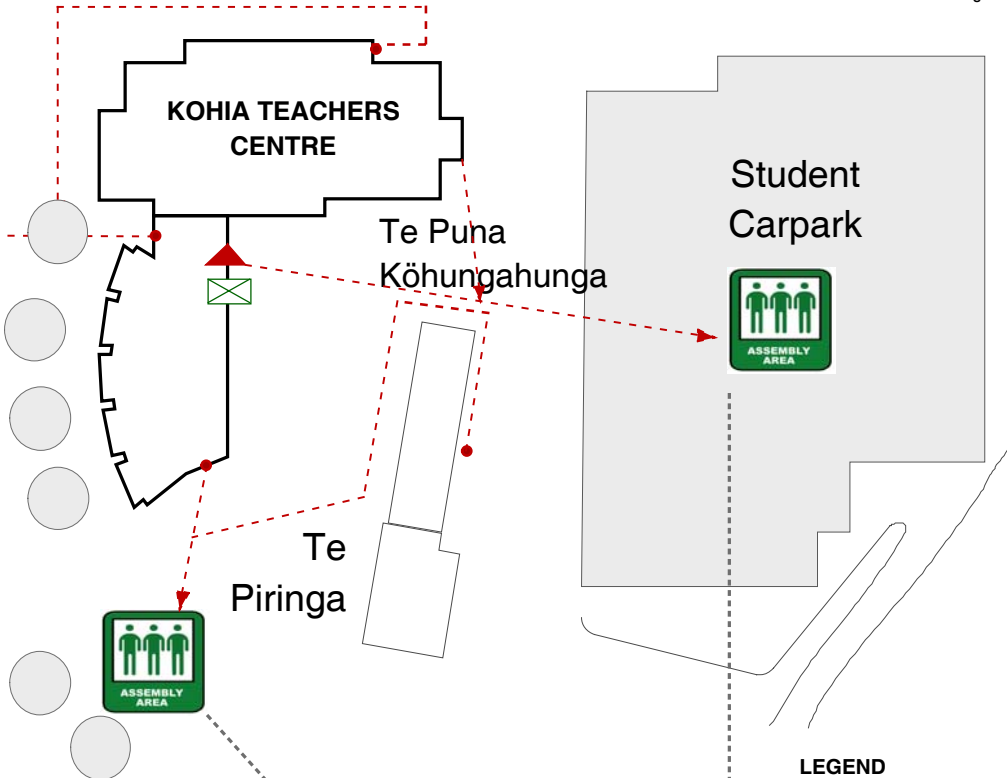

Assembly Areas
 KT Block

Gate 1
 78 Epsom Ave.

FIRE SERVICE ENTRY GATE 1 or 2
- 74 EPSOM AVENUE

LEGEND

-  ASSEMBLY POINT
-  EVACUATION BOARD
-  FIRE CONTROL PANEL

Next to the Gate 1

Behind of the
 Te Puna Kohungahunga

Multi Level Carpark
 Level 2