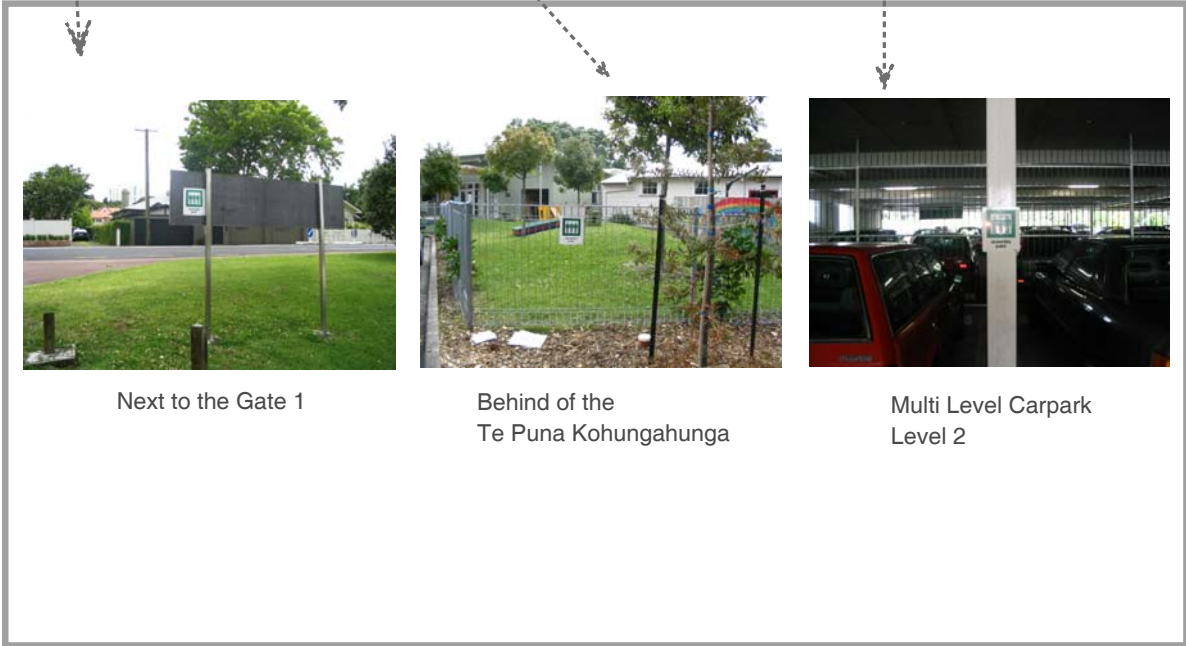

Assembly Areas
 KT Block

Gate 1
 78 Epsom Ave.

FIRE SERVICE ENTRY GATE 1 or 2
- 74 EPSOM AVENUE

LEGEND

-  ASSEMBLY POINT
-  EVACUATION BOARD
-  FIRE CONTROL PANEL

Next to the Gate 1

Behind of the
 Te Puna Kohungahunga

Multi Level Carpark
 Level 2