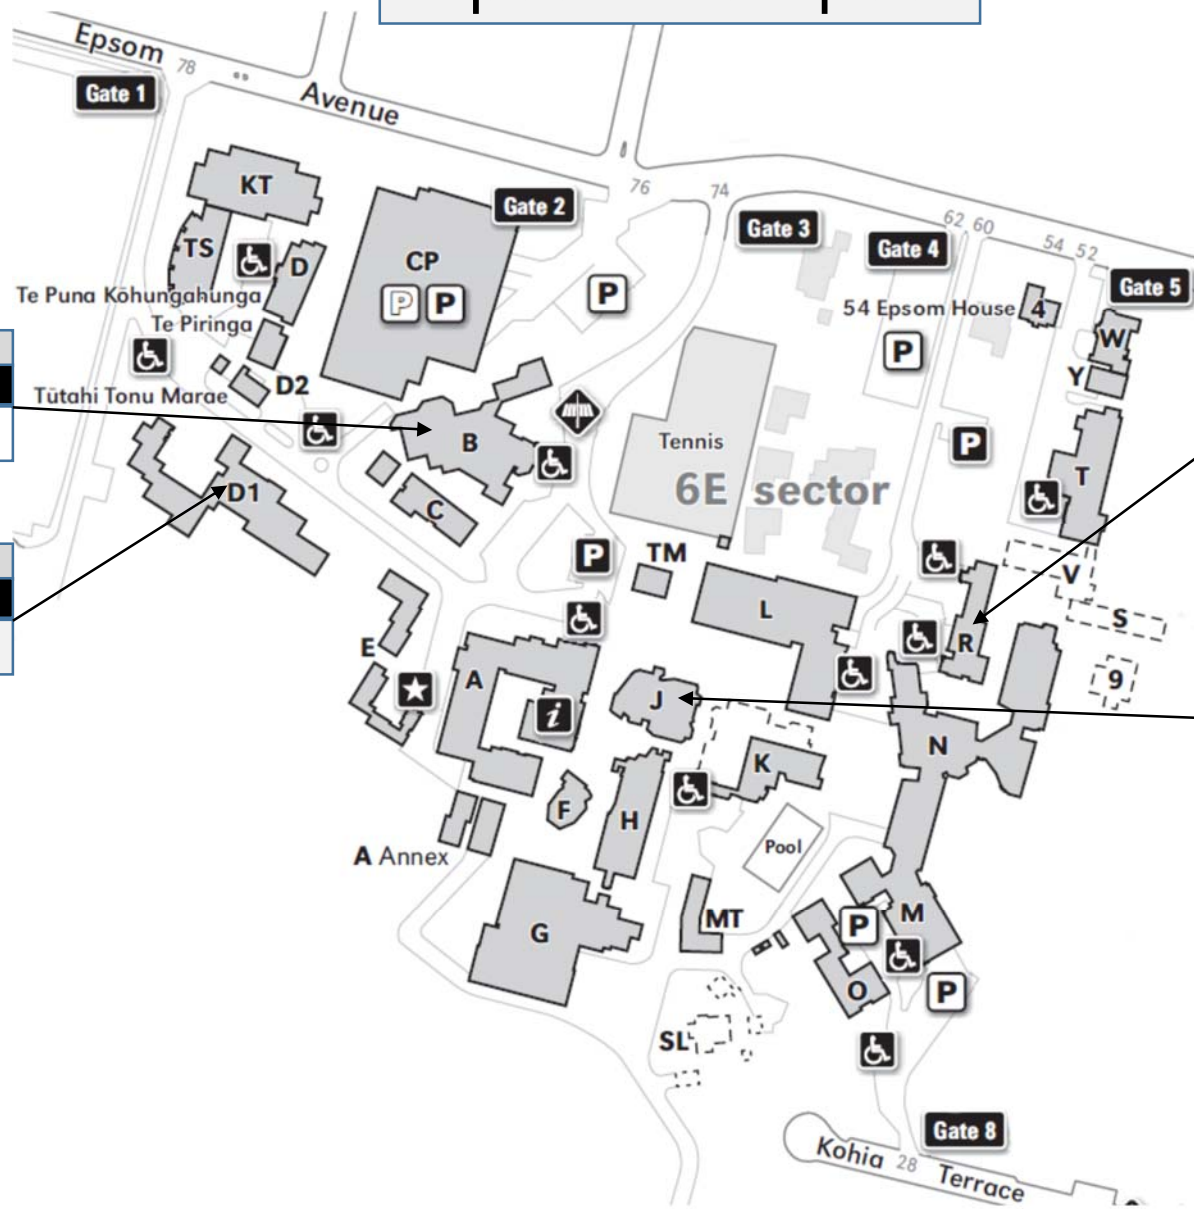

Epsom Campus

Exam Rooms
B Block
Music Auditorium/6EB-113

Examination Centre
D Block
Rooms 6ED1-G19/G20

University Health & Counselling
R Block

Exam Rooms
J Block
6EJ-101
6EJ-102
6EJ-103