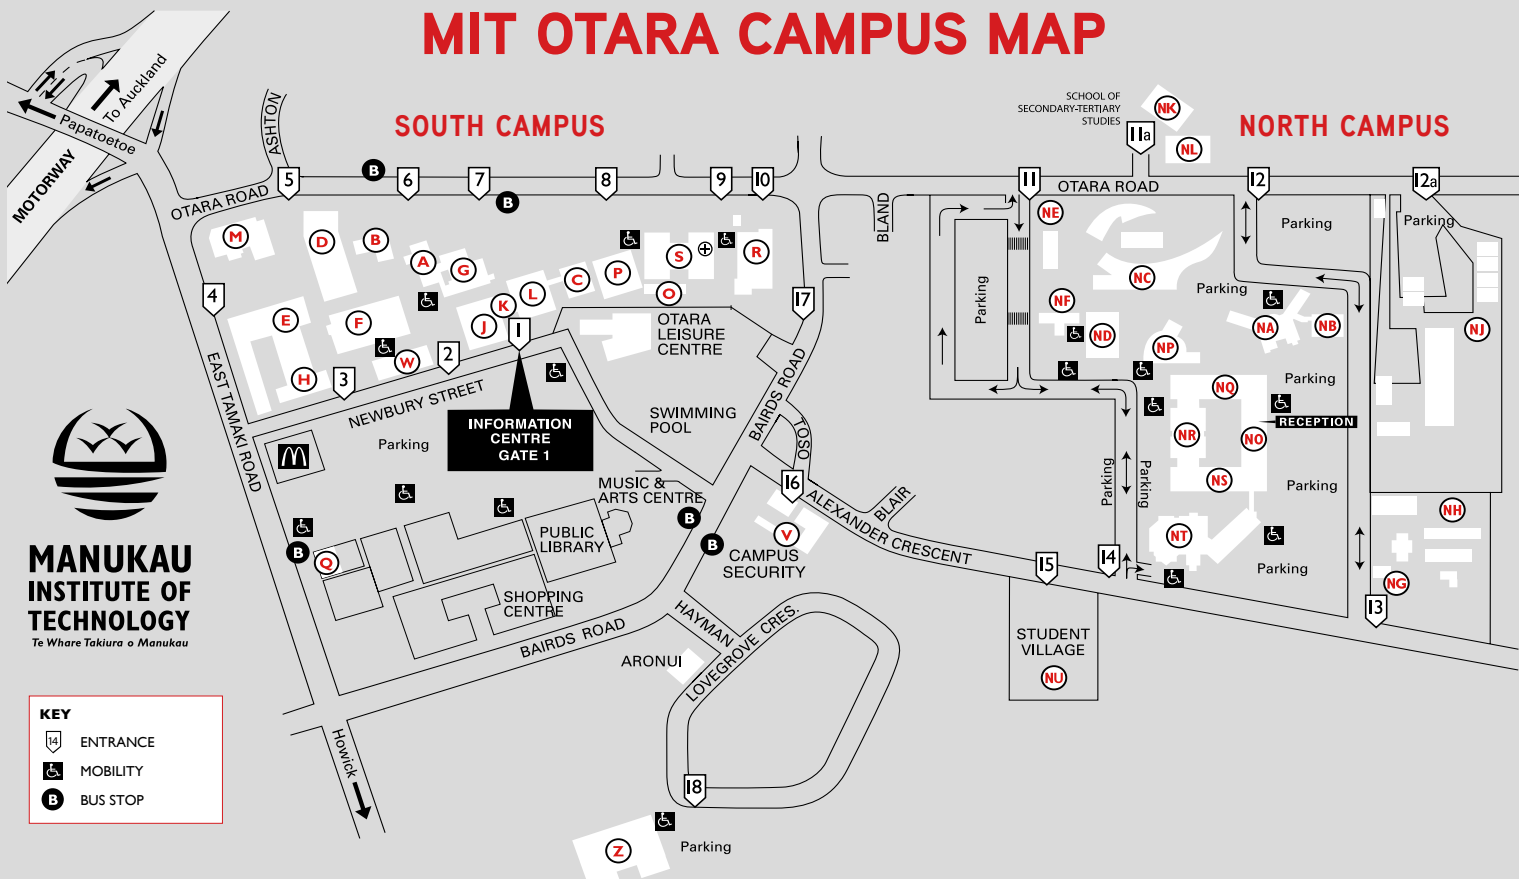

# MIT OTARA CAMPUS MAP

KEY	
14	ENTRANCE
♿	MOBILITY
B	BUS STOP

## MIT LOCATIONS

**MIT MANUKAU**  
Cnr of Manukau  
Station Road and  
Davies Avenue,  
Manukau

**MIT QUEEN STREET**  
246 Queen Street,  
Auckland CBD

**NEW ZEALAND MARITIME SCHOOL**  
Level 3,  
2 Commerce Street,  
Auckland CBD

**FLORISTRY**  
Floramax Flower  
Auction House,  
3 Monahan Road,  
Mt Wellington

**MOTORSPORT**  
159A and C  
Manukau Road,  
Pukekohe

**PLUMBING AND GASFITTING**  
9B Mahunga Drive,  
Mangere