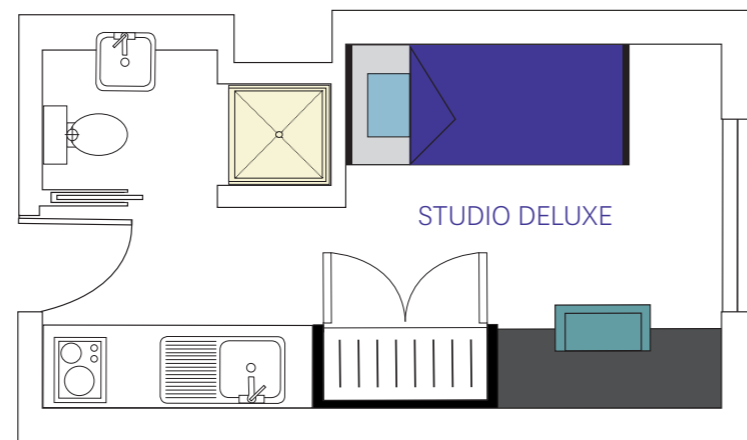

- King single bed.
- Desk and chair.
- Airconditioner/heater unit.
- Wardrobe.
- Flat screen TV.

Studio Deluxe Double:

- Queen bed.
- Desk and chair, and lounge chair.
- Airconditioner/heater unit.
- Two wardrobes.
- Flat screen TV.

En-suite bathrooms in every studio, each contain:

- Shower.
- Toilet.
- Hand basin.

Self-catered residence

- Galley-style kitchen in each studio with a small fridge, kettle, microwave, toaster and cooking hobs.
- A large communal kitchen and outdoor BBQ is available for group activities.
- A basic kitchen pack is provided in all apartments, which include, cutlery crockery, pots, pans and cooking utensils.