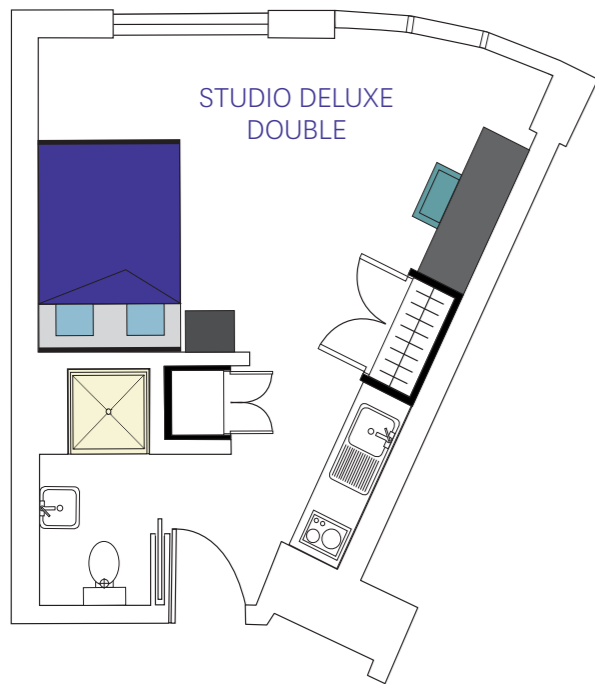

- King single bed.
- Desk and chair.
- Airconditioner/heater unit.
- Wardrobe.
- Flat screen TV.

Studio Deluxe Double:

- Queen bed.
- Desk and chair, and lounge chair.
- Airconditioner/heater unit.
- Two wardrobes.
- Flat screen TV.

En-suite bathrooms in every studio, each contain:

- Shower.
- Toilet.
- Hand basin.

Self-catered residence

- Galley-style kitchen in each studio with a small fridge, kettle, microwave, toaster and cooking hobs.
- A large communal kitchen and outdoor BBQ is available for group activities.
- A basic kitchen pack is provided in all apartments, which include, cutlery crockery, pots, pans and cooking utensils.