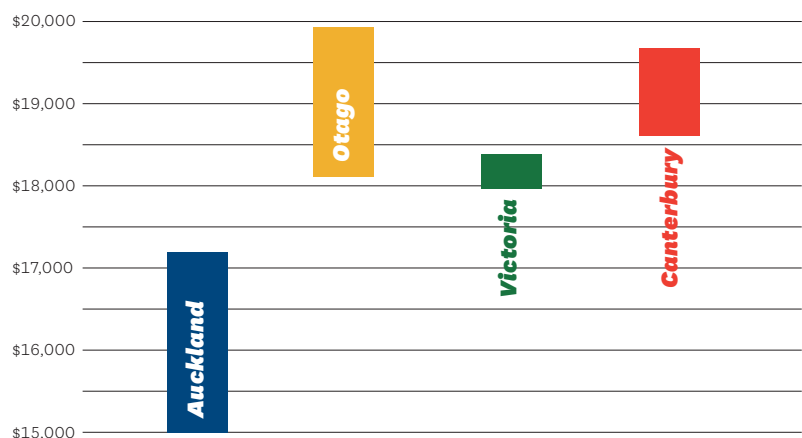

First year accommodation cost NZ universities comparison

2022	Base PW / weeks	Admin fee	Residential fee	Grand total (annual)
Auckland*				
Waipārūrū Hall	$435 / 38 weeks	$250	$270	$17,050
University Hall - Towers	$420 / 38 weeks	$250	$270	$16,480
Grafton Hall	$420 / 38 weeks	$250	$270	$16,480
O'Rorke Hall	$405 / 38 weeks	$250	$270	$15,910
Otago				
Te Rangi Hiroa College	$500 / 38 weeks	$450	$330	$19,780
University College	$460 / 38 weeks	$450	$330	$18,260
Victoria				
Katherine Jermyn Hall	$473 / 38 weeks	$150	$110	$18,234
Te Puni Village	$490 / 38 weeks	$150	$110	$18,099
Canterbury				
Tupuānuku	$452 / 41 weeks	$700	$300	$19,532
Rochester & Rutherford	$454 / 39 weeks	$800	$250	$18,756

* At the University of Auckland, our residential fee includes electricity, internet, water, food, on-site laundry, and membership to the University's gym.