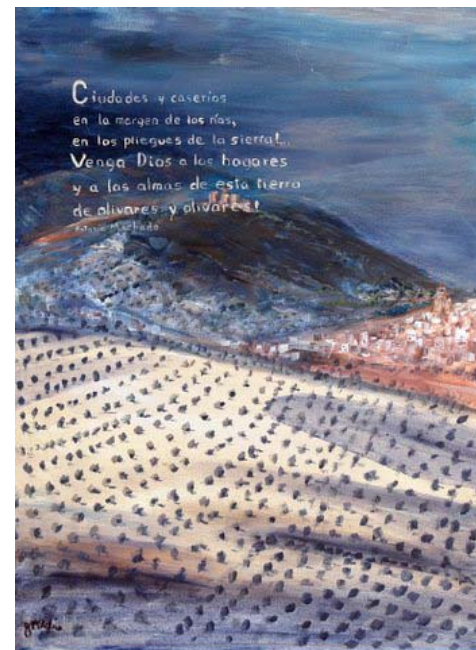

La repoblació de les platges

Casas rurales en venta

La Movida

El Botellón

*Cover image: Calle Compañía, Salamanca

Evocations of Spain

Evocaciones españolas

Exhibition of paintings by Jayne McKelvie depicting the trajectory of Spain from the Second Republic to the 21st Century.

10 a.m. – 4 p.m.
18 – 21 February 2010

George Fraser Gallery
25a Princes Street
Auckland

Politics and Politicians of the 1930s

Republican Hopes followed by Chaos and Disillusion

Rural Spain

El Asilo del Libro, Valencia